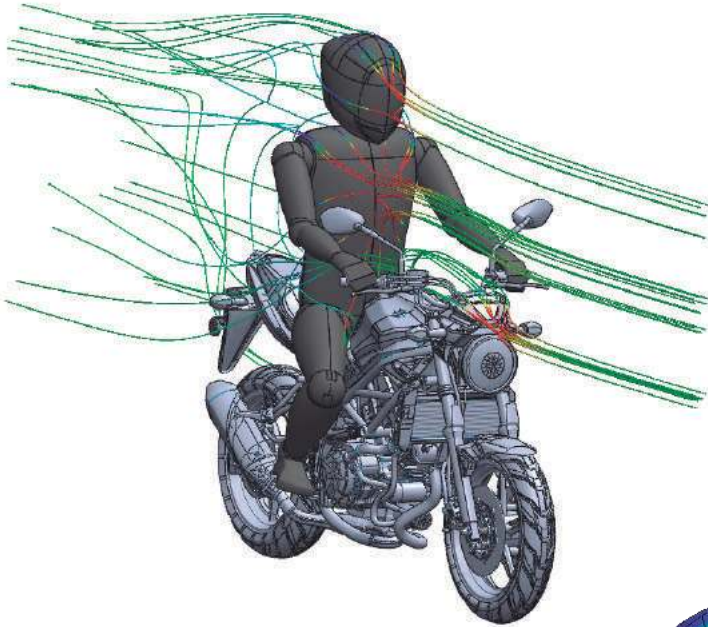

WINDSHIELD VISION

UNIVERSAL

NAKED MOTORBIKE

WINDSHIELD