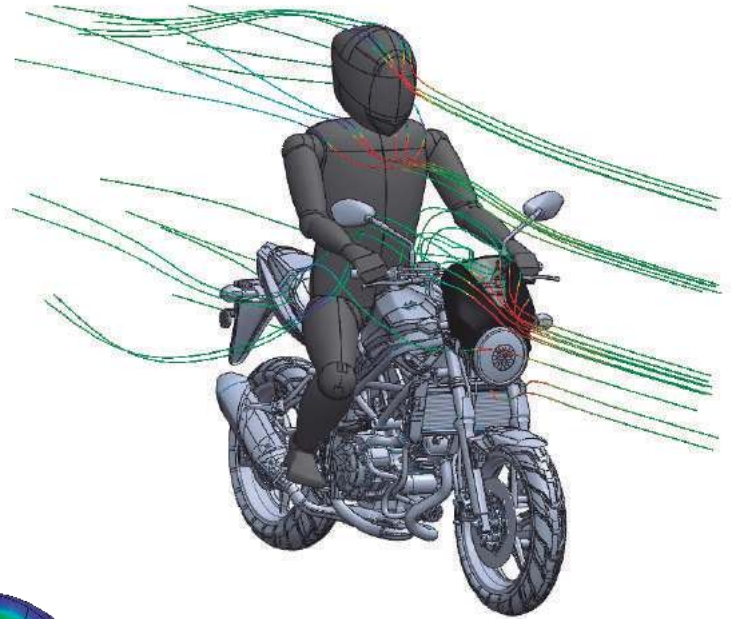

WINDSHIELD VISION

UNIVERSAL

NAKED MOTORBIKE

WINDSHIELD