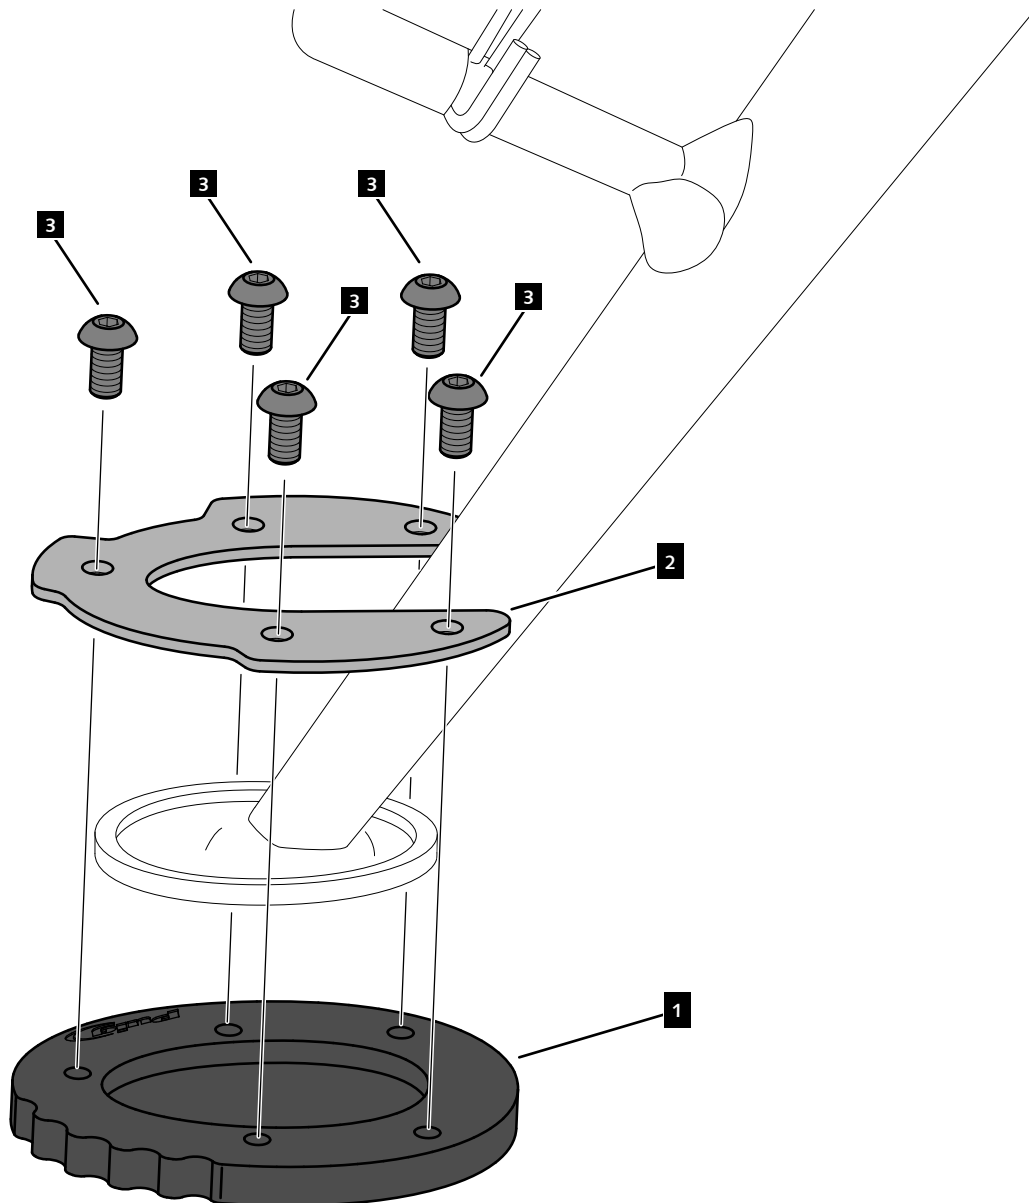

**KAWASAKI Z650 '17-'21 / Z900 '17-'21 /
NINJA 1000 SX '21 / VERSYS 1000 '19-'21**

REF 20198N

INSTRUCCIONES DE MONTAJE - MOUNTING INSTRUCTIONS - MONTAGEANLEITUNG