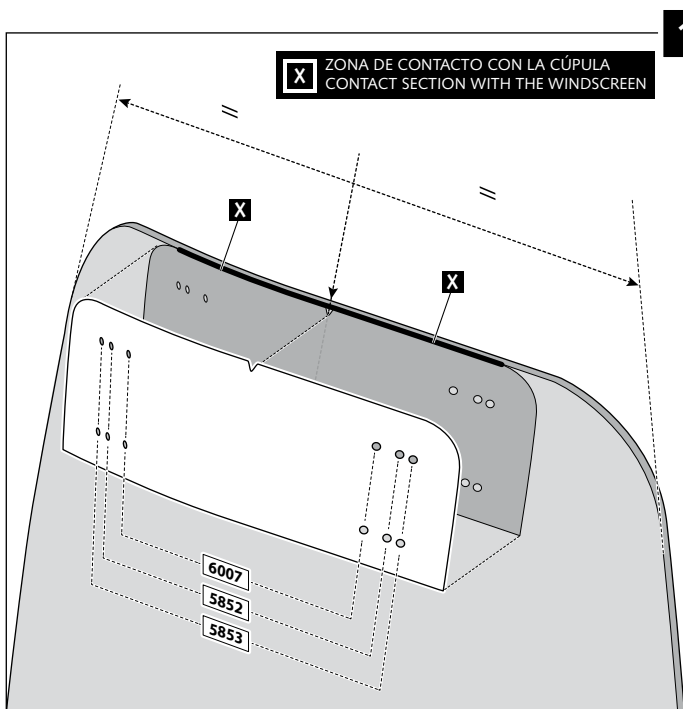

VISERA MULTIREGULABLE MULTI-ADJUSTABLE VISOR

INSTRUCCIONES DE MONTAJE - MOUNTING INSTRUCTIONS - MONTAGEANLEITUNG

TIPO/TYPER A - TIPO/TYPER A - TIPO/TYPER A