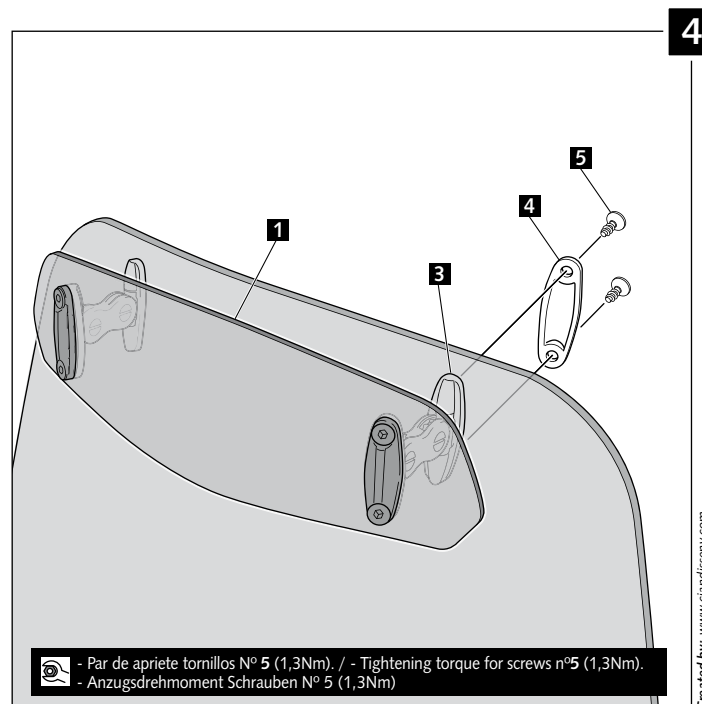

VISERA MULTIREGULABLE MULTI-ADJUSTABLE VISOR

INSTRUCCIONES DE MONTAJE - MOUNTING INSTRUCTIONS - MONTAGEANLEITUNG

TIPO/TYPER A - TIPO/TYPER A - TIPO/TYPER A