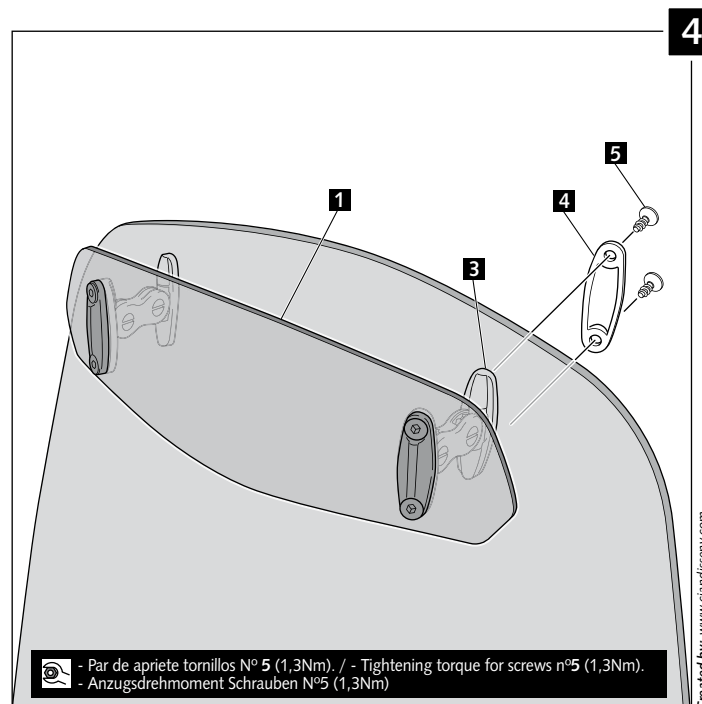

VISERA MULTIREGULABLE MULTI-ADJUSTABLE VISOR

INSTRUCCIONES DE MONTAJE - MOUNTING INSTRUCTIONS - MONTAGEANLEITUNG

TIPO/TYPE B - TIPO/TYPE B - TIPO/TYPE B