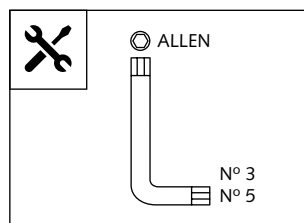

## CÚPULA ADAPTABLE A - SCREEN FOR - WINDSCHUTZSCHEIBE FÜR HONDA NC 750 X - '16 -

**Ref.: 8909**  
(Mod. SPORT)

**Ref.: 8910**  
(Mod. TOURING)

Mod. SPORT

Mod. TOURING

ID.	PIEZA/PART	DESCRIP.	QTY.
1		Cúpula SPORT SPORT screen (Ref. 8909)	1
		Cúpula TOURING TOURING screen (Ref. 8910)	
2		Tornillo Allen M5 x 30 ISO 7380 M5 x 30 ISO 7380 Allen screw	4
3		Arandela de goma M5x4 M5x4 rubber washer	4

Created by: www.candisseny.com

		Fácil - Easy
1 persona 1 person	10 min	Media-Intermediate
		Difícil-Difficult

CÚPULA ADAPTABLE A - SCREEN FOR - WINDSCHUTZSCHEIBE FÜR  
**HONDA NC 750 X - '16 -**

INSTRUCCIONES DE MONTAJE - MOUNTING INSTRUCTIONS - MONTAGEANLEITUNG