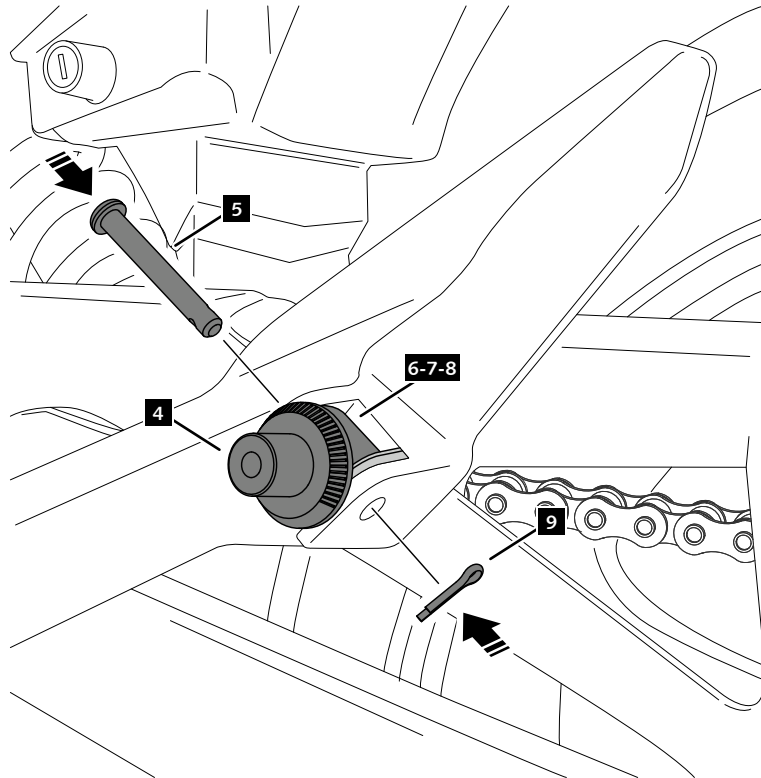

ESTRIBERA PASAJERO R-FIGHTER R-FIGHTER PASSENGER FOOTPEG

INSTRUCCIONES DE MONTAJE - MOUNTING INSTRUCTIONS - MONTAGEANLEITUNG

1

DESPIECE
EXPLOTING